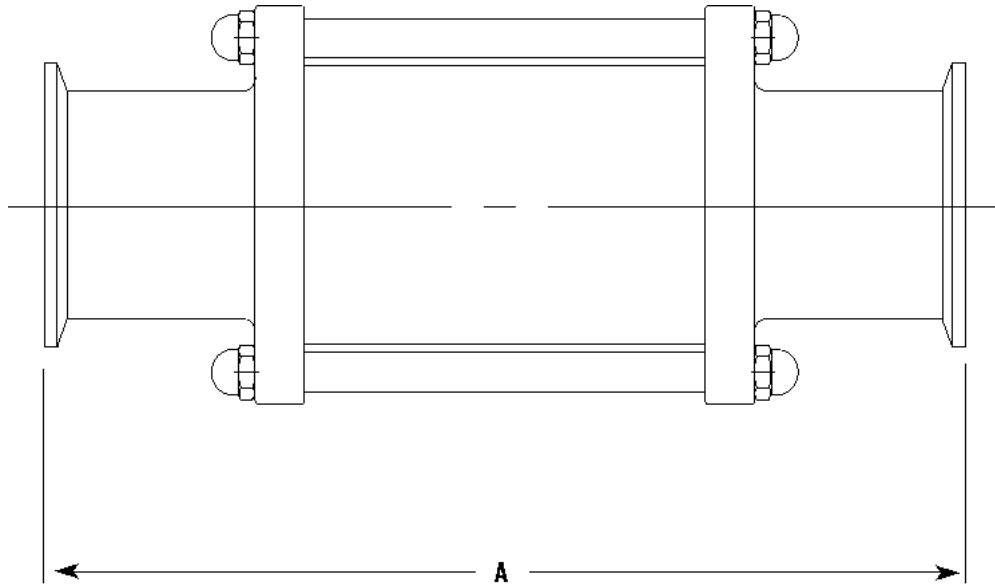

SPECIALS SIGHT GLASS

180° SIGHT GLASSES

SIZE	PART NO.	DESCRIPTION	A	MAX PSI
1 1/2"	2935-00	180° Sight glass	4 1/4"	100
2"	2936-00	180° Sight glass	4 7/8"	100
2 1/2"	2937-00	180° Sight glass	5 11/16"	100
3"	2938-00	180° Sight glass	6 3/16"	100
4"	2939-00	180° Sight glass	8 5/16"	100

Maximum temperature viton: 400° F

Maximum temperature buna: 200° F

SPECIALS SIGHT GLASS

360° SIGHT GLASSES

NOTE: FOR GLASS OVER 3" LONG, ADD LENGTH TO "A" DIMENSION

SIZE	PART NO.	DESCRIPTION	A	MAX PSI
1 1/2"	2780-00	360° Sight glass	9"	75
2"	2790-00	360° Sight glass	9"	75
2 1/2"	2800-00	360° Sight glass	9"	75
3"	2810-00	360° Sight glass	9"	70

Maximum temperature viton: 400° F

Maximum temperature buna: 200° F

Maximum length 10 x diameter