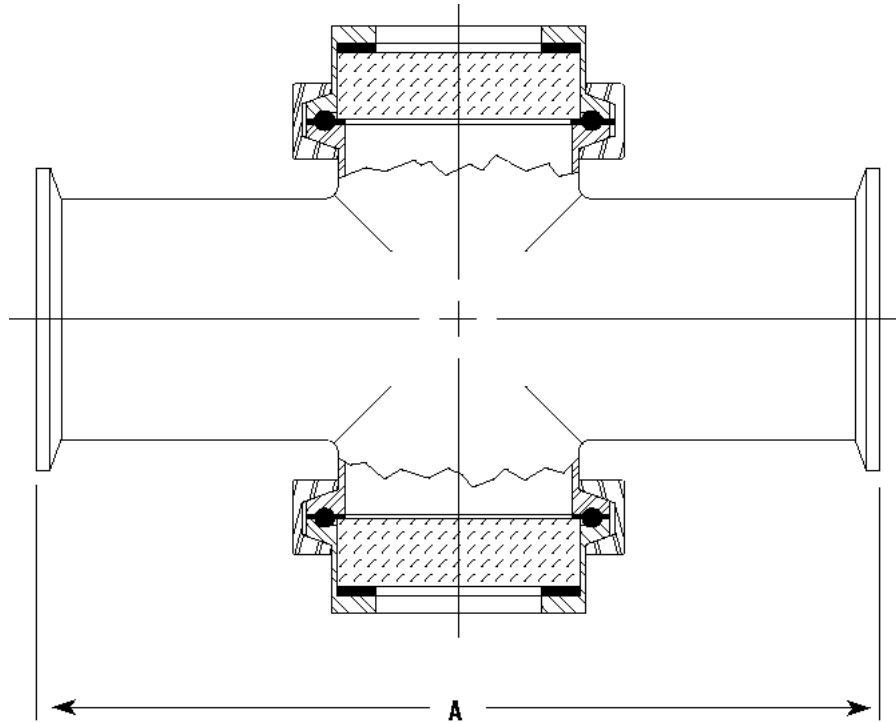

SPECIALS SIGHT GLASS

180° SIGHT GLASSES

SIZE	PART NO.	DESCRIPTION	A	MAX PSI
1 1/2"	2935-00	180° Sight glass	4 1/4"	100
2"	2936-00	180° Sight glass	4 7/8"	100
2 1/2"	2937-00	180° Sight glass	5 11/16"	100
3"	2938-00	180° Sight glass	6 3/16"	100
4"	2939-00	180° Sight glass	8 5/16"	100

Maximum temperature viton: 400° F

Maximum temperature buna: 200° F

SPECIALS SIGHT GLASS

360° SIGHT GLASSES

NOTE: FOR GLASS OVER 3" LONG, ADD LENGTH TO "A" DIMENSION

SIZE	PART NO.	DESCRIPTION	A	MAX PSI
1 1/2"	2780-00	360° Sight glass	9"	75
2"	2790-00	360° Sight glass	9"	75
2 1/2"	2800-00	360° Sight glass	9"	75
3"	2810-00	360° Sight glass	9"	70

Maximum temperature viton: 400° F

Maximum temperature buna: 200° F

Maximum length 10 x diameter