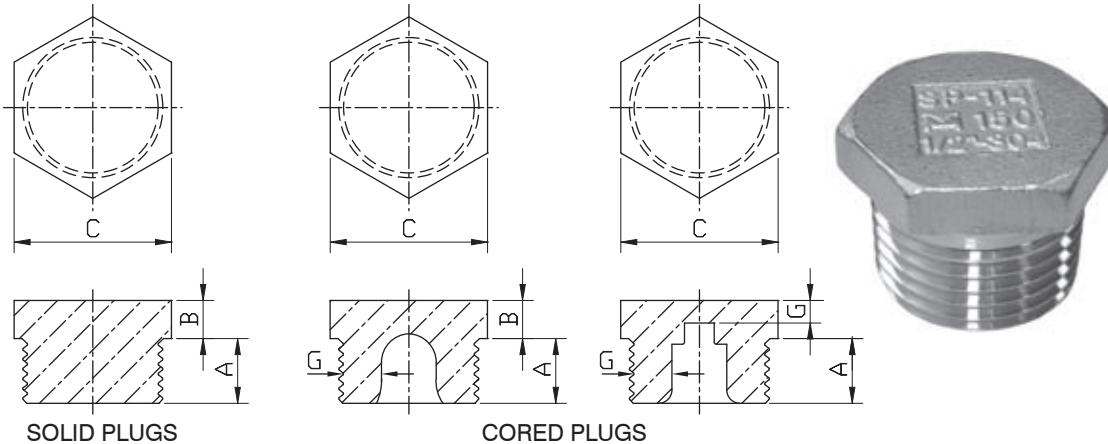

Hex Head Plug

M11

MSS
SP-114

SOLID PLUGS

CORED PLUGS

SIZE	1/8"		1/4"		3/8"		1/2"		3/4"		1"		1-1/4"		1-1/2"		2"		2-1/2"		3"		4"	
	mm	in	mm	in	mm	in	mm	in	mm	in	mm	in	mm	in	mm	in	mm	in	mm	in	mm	in	mm	in
A(Min.)	9.4	0.37	11.18	0.44	12.19	0.48	14.22	0.56	16	0.63	19.05	0.75	20.32	0.8	21.08	0.83	22.35	0.88	27.18	1.07	28.7	1.13	30.99	1.22
B(Min.)	3.56	0.14	3.56	0.14	4.06	0.16	4.83	0.19	5.59	0.22	6.35	0.25	7.11	0.28	7.87	0.31	8.64	0.34	9.4	0.37	10.16	0.4	12.7	0.5
C	12.7	0.5	15.75	0.62	17.27	0.68	22.1	0.87	30.48	1.2	36.32	1.43	44.7	1.76	50.8	2	62.99	2.48	75.69	2.98	98.04	3.86	117.35	4.62
G	-	-	-	-	-	-	4.06	0.16	4.57	0.18	5.08	0.2	5.59	0.22	6.1	0.24	6.6	0.26	7.37	0.29	7.87	0.31	9.65	0.38