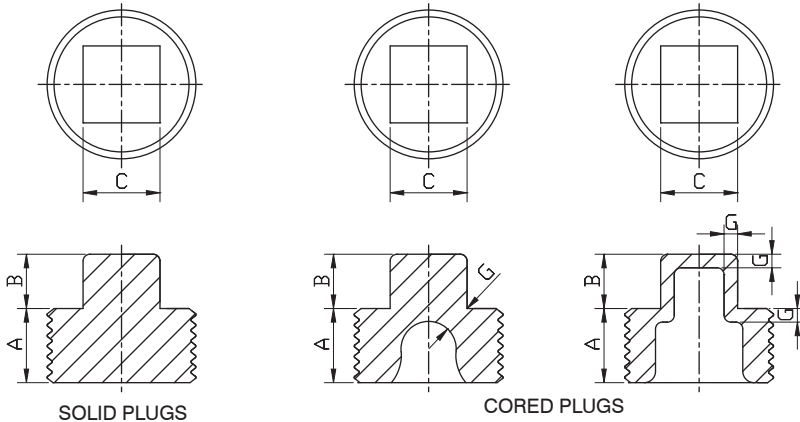

Square Head Plug

M10

MSS
SP-114

SIZE	1/8"		1/4"		3/8"		1/2"		3/4"		1"		1-1/4"		1-1/2"		2"		2-1/2"		3"		4"	
	mm	in	mm	in	mm	in	mm	in	mm	in	mm	in	mm	in	mm	in	mm	in	mm	in	mm	in	mm	in
A(Min.)	9.4	0.37	11.18	0.44	12.19	0.48	14.22	0.56	16	0.63	19.05	0.75	20.32	0.8	21.08	0.83	22.35	0.88	27.18	1.07	28.7	1.13	30.99	1.22
B(Min.)	6.1	0.24	7.11	0.28	7.87	0.31	9.65	0.38	11.18	0.44	12.7	0.5	14.22	0.56	15.75	0.62	17.27	0.68	18.8	0.74	20.32	0.8	25.4	1
C	9/32	9/32	3/8	3/8	7/16	7/16	9/16	9/16	5/8	5/8	13/16	13/16	15/16	15/16	1-1/8	1-1/8	1-5/16	1-5/16	1-1/2	1-1/2	1-11/16	1-11/16	2-1/4	2-1/4
G	-	-	-	-	-	-	4.06	0.16	4.57	0.18	5.08	0.2	5.59	0.22	6.1	0.24	6.6	0.26	7.37	0.29	7.87	0.31	9.65	0.38