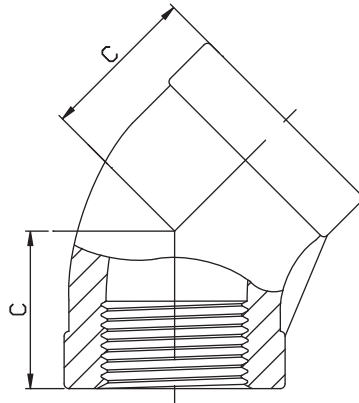

# Elbow 45°

## MSS SP-114

SIZE	1/8"		1/4"		3/8"		1/2"		3/4"		1"		1-1/4"		1-1/2"		2"		2-1/2"		3"		4"	
	mm	in	mm	in	mm	in	mm	in	mm	in	mm	in	mm	in	mm	in	mm	in	mm	in	mm	in	mm	in
C	17.53	0.69	17.53	0.69	20.57	0.81	22.1	0.87	25.4	1	28.45	1.12	33.27	1.31	36.32	1.43	42.67	1.68	49.02	1.93	55.37	2.18	66.55	2.62