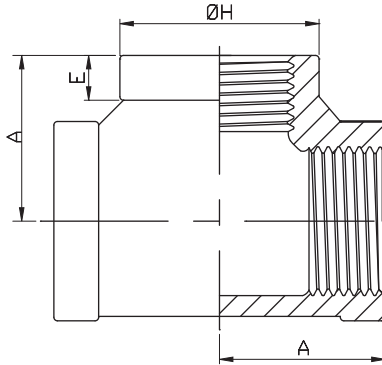

Tee

M02

MSS SP-114

SIZE	1/8"		1/4"		3/8"		1/2"		3/4"		1"		1-1/4"		1-1/2"		2"		2-1/2"		3"		4"	
	mm	in	mm	in	mm	in	mm	in	mm	in	mm	in	mm	in	mm	in	mm	in	mm	in	mm	in	mm	in
A	20.57	0.81	20.57	0.81	23.62	0.93	28.45	1.12	33.27	1.31	38.1	1.5	44.45	1.75	49.02	1.93	57.15	2.25	68.07	2.68	77.72	3.06	96.77	3.81
E(Min.)	5.08	0.2	5.08	0.2	5.33	0.21	6.35	0.25	6.86	0.27	7.62	0.3	8.64	0.34	9.4	0.37	10.67	0.42	12.19	0.48	13.97	0.55	16.76	0.66
H(Min.)	19.05	0.75	21.34	0.84	25.65	1.01	30.48	1.2	37.08	1.46	44.96	1.77	54.61	2.15	61.72	2.43	75.18	2.96	84.07	3.31	101.6	4	128.52	5.06