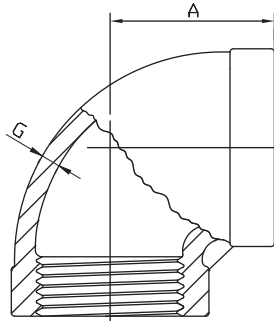

# Elbow 90°

## MSS SP-114

SIZE	1/8"		1/4"		3/8"		1/2"		3/4"		1"		1-1/4"		1-1/2"		2"		2-1/2"		3"		4"	
	mm	in	mm	in	mm	in	mm	in	mm	in	mm	in	mm	in	mm	in	mm	in	mm	in	mm	in	mm	in
A	20.57	0.81	20.57	0.81	23.62	0.93	28.45	1.12	33.27	1.31	38.1	1.5	44.45	1.75	49.02	1.93	57.15	2.25	68.07	2.68	77.72	3.06	96.77	3.81
G	2.29	0.09	2.29	0.09	2.54	0.1	2.54	0.1	3.05	0.12	3.3	0.13	3.56	0.14	3.81	0.15	4.32	0.17	5.33	0.21	5.84	0.23	6.6	0.26