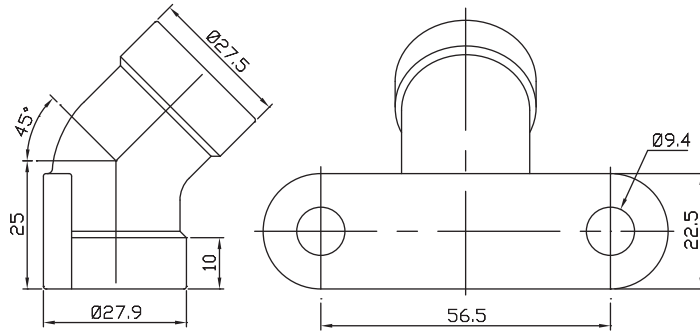

# Elbow 45° With Bar

**F51**

Class  
**150**

Size: 1/2"

Tolerance:  $\pm 0.5\text{mm}$

8F., No.201, Sec. 2, Tiding Blvd., Neihu District, Taipei City 114, Taiwan R.O.C.  
TEL : +886-2-2658-5800 FAX : +886-2-2658-2266 / 2799-7766