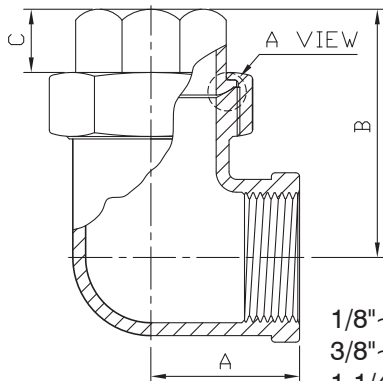

Union Elbow 90° F/F

F28

Class 150

A VIEW

Flat union

Conical union

Conical union with conical seat

1/8"~1/4" Hexagon
3/8"~1" Octagon
1-1/4"~2" Decagon

Standard Pattern

SIZE	1/8"		1/4"		3/8"		1/2"		3/4"		1"		1-1/4"		1-1/2"		2"	
	mm	in	mm	in	mm	in	mm	in	mm	in	mm	in	mm	in	mm	in	mm	in
A	25.5	1	25.5	1	27	1.06	27.3	1.07	33.3	1.31	40	1.57	47	1.85	51.5	2.03	62	2.44
B	38.6	1.52	40.6	1.6	49.6	1.95	57.4	2.26	54.1	2.13	74.2	2.92	81.5	3.21	86.5	3.41	92.4	3.64
C	11	0.43	11	0.43	10.5	0.41	12	0.47	14.6	0.57	16.9	0.67	18.2	0.72	19	0.75	20	0.79