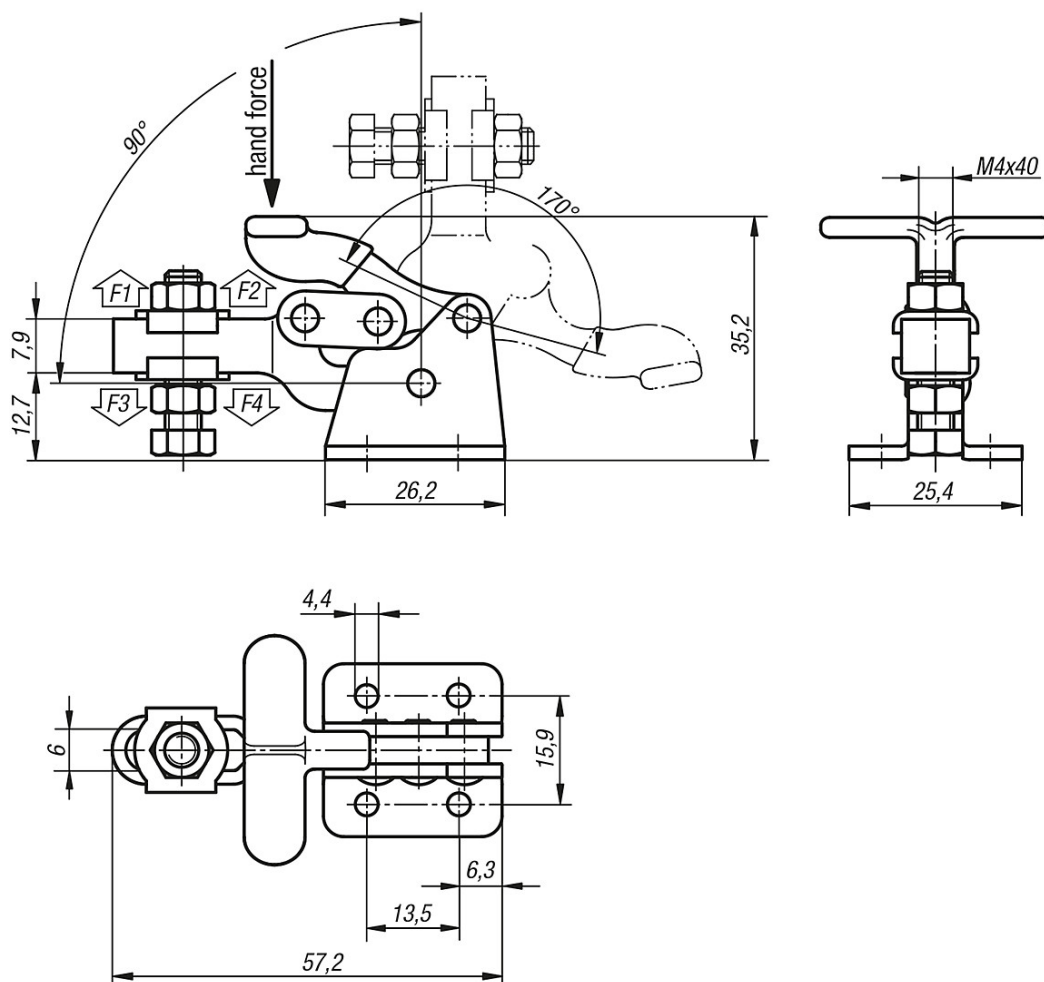

## Description

**Material:**

Stainless steel 1.4301.

**Version:**

Bright.

Oil resistant plastic grip.

**Note:**

Vertical mini toggle clamp with horizontal foot and adjustable clamping spindle. With T-grip and very flat profile resulting in less protruding edges when clamping.

## Drawings

## Overview of items

Order No.	Hand force N	Retaining force F1 N	Retaining force F2 N	Clamping force F3 N	Clamping force F4 N	Approx. weight kg
40-110-1	50	450	680	250	400	0,068

**40-110**

**Toggle clamp mini vertical, clamping force 680 N**