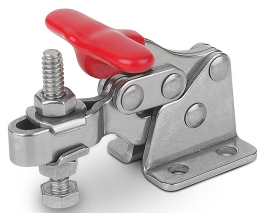

## Item description/product images

## Description

**Material:**

Stainless steel 1.4301.

**Version:**

Bright.

Oil resistant plastic grip.

**Note:**

Vertical mini toggle clamp with horizontal foot and adjustable clamping spindle. With T-grip and very flat profile resulting in less protruding edges when clamping.