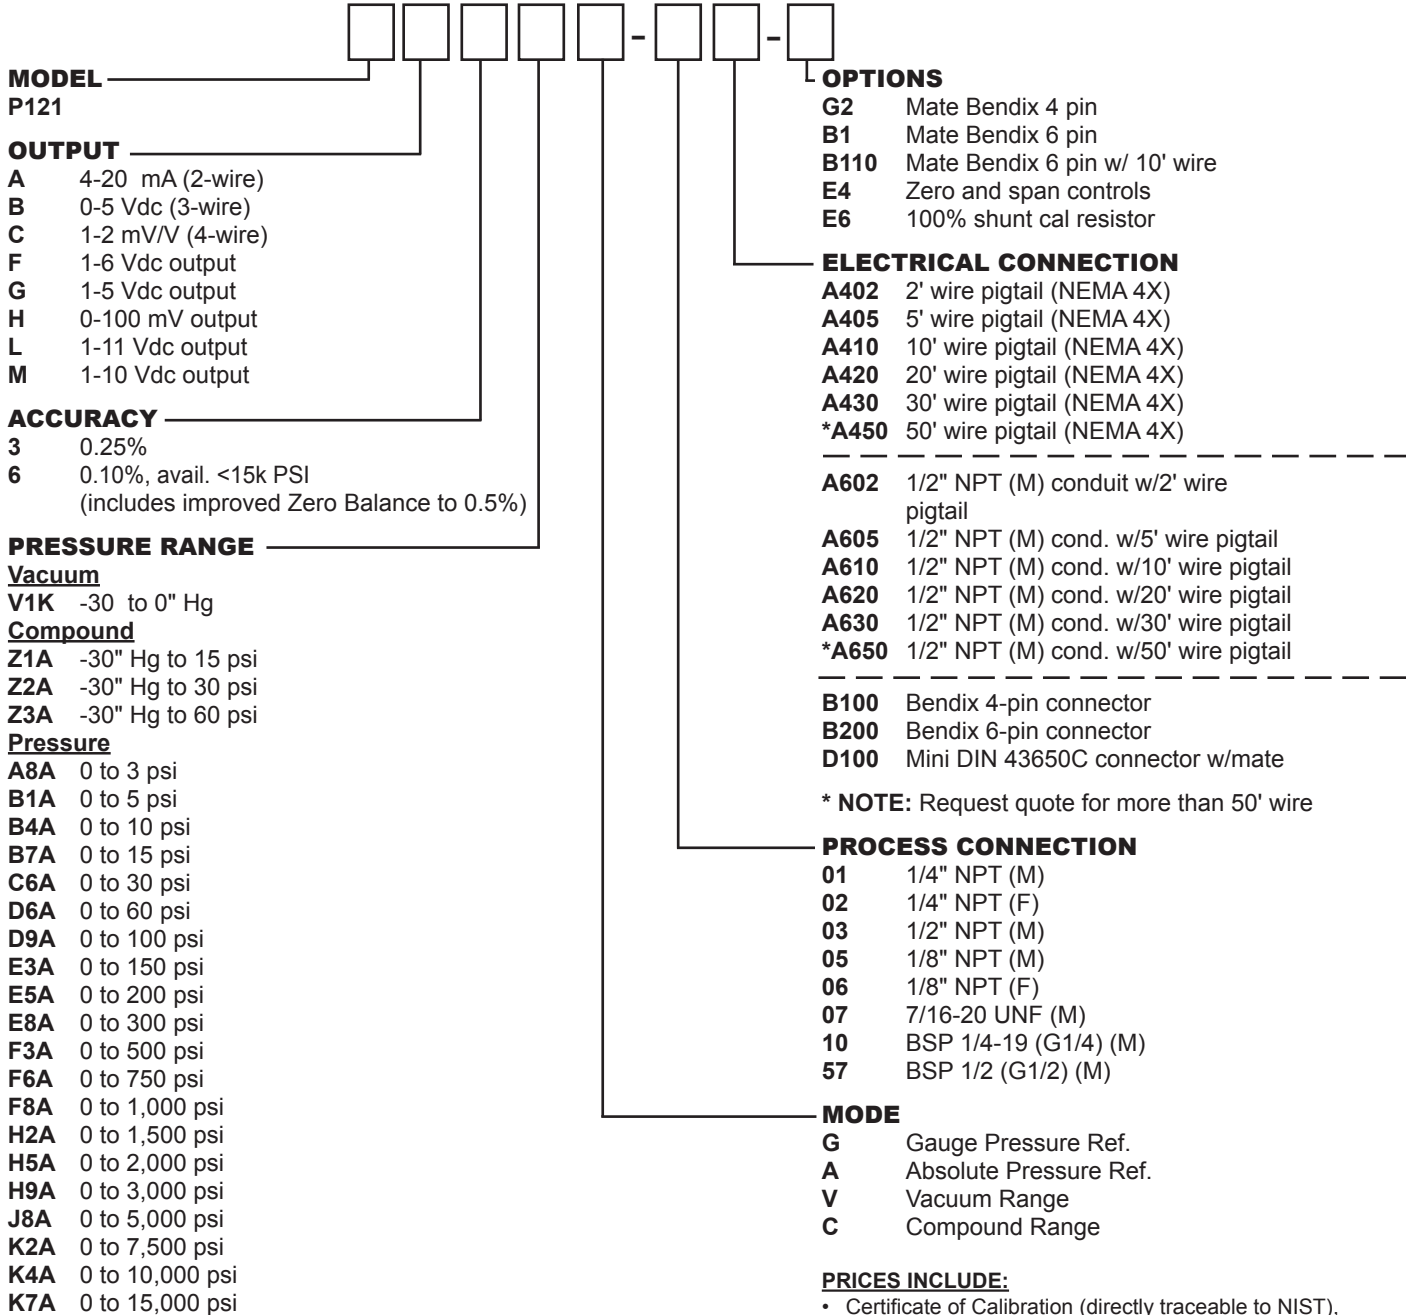

TEL-TRU PRESSURE TRANSMITTERS

Threaded Series Model P121

HOW TO ORDER EXAMPLE:

Precision Grade Threaded, 4-20 mA, 0.25% Accuracy, 0 to 100 psi, Gauge Pressure, 1/4" NPT Male, 2 ft. Wire Pigtail (NEMA 4X), Zero and span controls

Example: P121 A 3 D9A G - 01 A402 - E4

IMPORTANT NOTE:

Available Upon Request--Additional Options (consult factory):

- Electrical Connections and more than 50' wire
- Pressure Ranges/Unit of Measure
- Process Connections

PRICES INCLUDE:

- Certificate of Calibration (directly traceable to NIST), includes five check points

List prices subject to change without notice (FCA Rochester, NY USA)

Tel-Tru Mfg. Co. 408 St. Paul St., Rochester, NY 14605 • P: 800.232.5335/585.232.1440 • F: 585.232.3857 • E: info@teltru.com • W: www.teltru.com