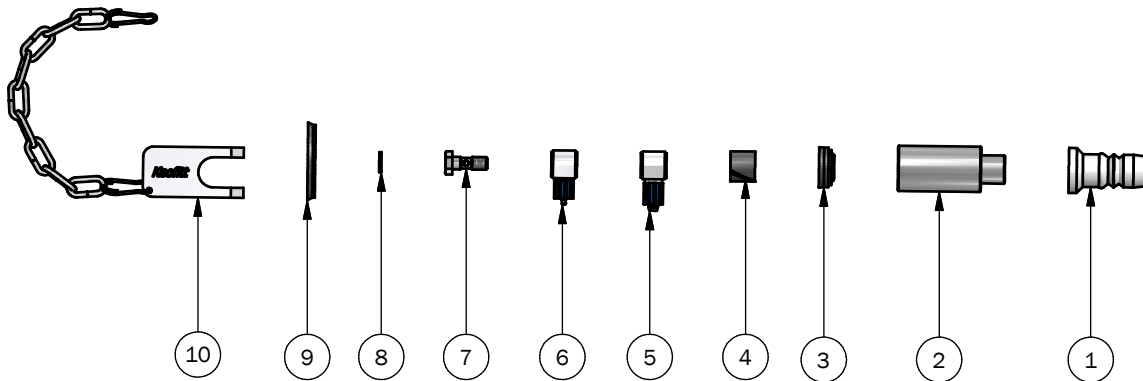

PARTS FOR W9 HEAD 855544

ART. NO. 778544

PART LIST

ITEM	QTY	PART NUMBER	TITLE	MATERIAL
1	1	850055	MEMBRANE W9 PTFE	PTFE White
2	1	600149	BUSHING FOR W9 VALVE	AISI 303 / 1.4305
3	1	850821	10 PACK SCRAPER RING Ø10 X 16,1 X 6	HNBR Black
4	1	850822	10 PACK SLIDE BEARING Ø10	PTFE Black
5	1	600839	SWIVEL ELBOW F/ ACTUATOR ID 3 MM	Zinc
6	1	600840	SWIVEL ELBOW F/ ACTUATOR ID 2 MM	Zinc
7	1	550170	WATER GAUGE - SCREW M5X16 (FESTO MODEL)	Aisi 316 L / W. 1.4404
8	1	550184	10 PACK O-RING FESTO SCREW	Rubber
9	1	850820	10 PACK PISTON RING Ø32 NBR, BLACK	HNBR Black
10	1	600255	TOOL FOR MEMBRANE W9 (PTFE)	