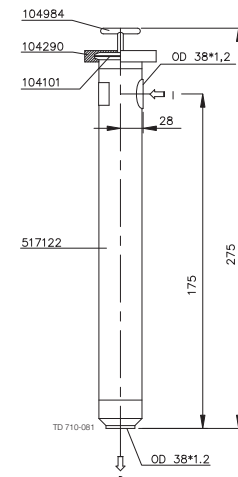

Technical data

Safety Filter	38 mm	51 mm	76 mm
Max. pressure	50 bar	80 bar	50 bar
Max. temperature	80°C	80°C	80°C
Liquid volume	0.4 litres	1.1 litres	2.5 litres
Connection (for liquid inlet and outlet)	Outer diameter	Outer diameter	Outer diameter
	38 x 1.2 mm pipe	51 x 2 mm pipe	76 x 2 mm pipe
Weight	1.4 kg	6 kg	7.9 kg

Code numbers

Safety Filter	38 mm	51 mm	76 mm
Filter house	517122	104993	104998
Filter cartridge	104984	104983	104986
Clamp ring	104290	104302	104149
Clamp gasket, nitrile	104101	104125	104086

Options

Safety Filter	38 mm	51 mm	76 mm
Clamp gasket, EPDM	529192	529194	529195
Filter cartridge, 50 micron	502619	525514	517154
Filter cartridge, 200 micron	104960	104961	104979
Filter cartridge, 300 micron	518946	104962	104991

Other options may be available - please contact Alfa Laval

Safety Filter - 38 mm (1.5")
Characteristics (100 micron filter)

Safety Filter - 51 mm (2")
Characteristics (100 micron filter)

Safety Filter - 76 mm (3")
Characteristics (100 micron filter)

Dimensions

I: Inlet
O: Outlet

Dimensions

I: Inlet
O: Outlet

Dimensions

I: Inlet
O: Outlet

Alfa Laval reserves the right to change specifications without prior notification. ALFA LAVAL is a trademark registered and owned by Alfa Laval Corporate AB.