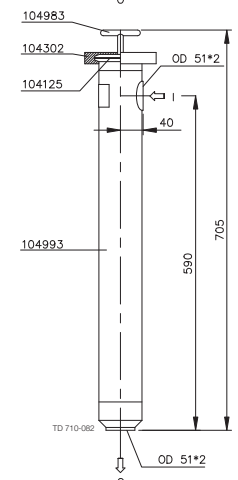

Technical data

Safety Filter	38 mm	51 mm	76 mm
Max. pressure	50 bar	80 bar	50 bar
Max. temperature	80°C	80°C	80°C
Liquid volume	0.4 litres	1.1 litres	2.5 litres
Connection (for liquid inlet and outlet)	Outer diameter	Outer diameter	Outer diameter
	38 x 1.2 mm pipe	51 x 2 mm pipe	76 x 2 mm pipe
Weight	1.4 kg	6 kg	7.9 kg

Code numbers

Safety Filter	38 mm	51 mm	76 mm
Filter house	517122	104993	104998
Filter cartridge	104984	104983	104986
Clamp ring	104290	104302	104149
Clamp gasket, nitrile	104101	104125	104086

Options

Safety Filter	38 mm	51 mm	76 mm
Clamp gasket, EPDM	529192	529194	529195
Filter cartridge, 50 micron	502619	525514	517154
Filter cartridge, 200 micron	104960	104961	104979
Filter cartridge, 300 micron	518946	104962	104991

Other options may be available - please contact Alfa Laval

Safety Filter - 38 mm (1.5")
Characteristics (100 micron filter)

Safety Filter - 51 mm (2")
Characteristics (100 micron filter)

Safety Filter - 76 mm (3")
Characteristics (100 micron filter)

Dimensions

I: Inlet
O: Outlet

Dimensions

I: Inlet
O: Outlet

Dimensions

I: Inlet
O: Outlet

Alfa Laval reserves the right to change specifications without prior notification. ALFA LAVAL is a trademark registered and owned by Alfa Laval Corporate AB.