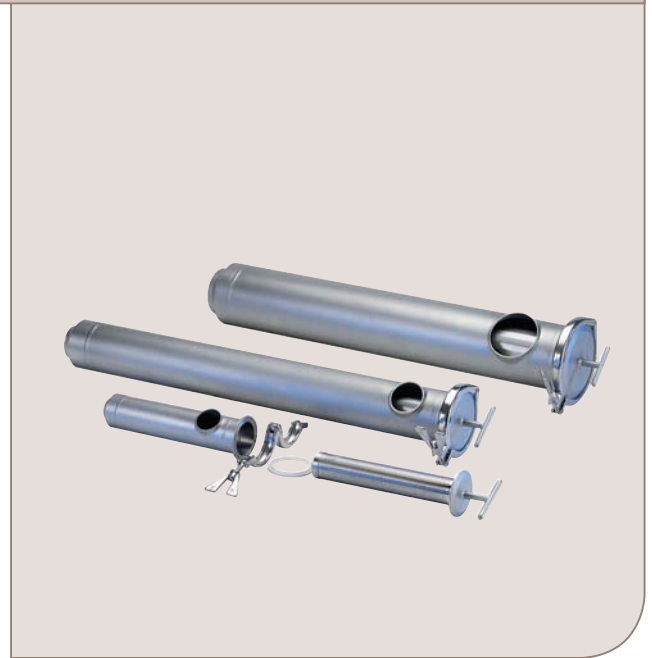

Safety Filters for Membrane Filtration Systems

Alfa Laval Safety Filters

Applications

Safety filters are particle-retaining slot tube filters in a hygienic design. All materials comply with FDA regulations, and all parts are made of stainless steel (AISI 316L).

The Safety Filters are available as 38 mm, 51 mm and 76 mm. The filter cartridges have 100 micron slots and can be mounted and dismantled without the use of tools.

50, 200, and 300 micron filter cartridges are available upon request.

Technical data

Safety Filter	38 mm	51 mm	76 mm
Max. pressure	50 bar	80 bar	50 bar
Max. temperature	80°C	80°C	80°C
Liquid volume	0.4 litres	1.1 litres	2.5 litres
Connection (for liquid inlet and outlet)	Outer diameter	Outer diameter	Outer diameter
	38 x 1.2 mm pipe	51 x 2 mm pipe	76 x 2 mm pipe
Weight	1.4 kg	6 kg	7.9 kg