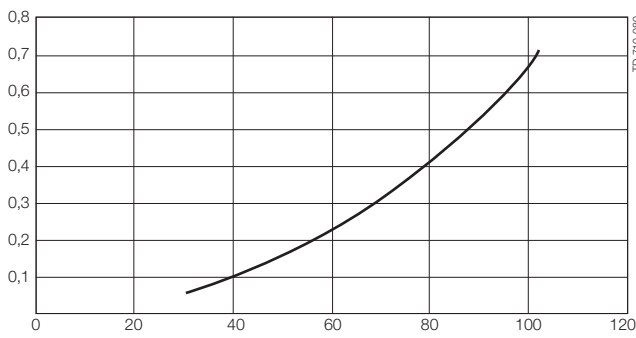

Other options may be available - please contact Alfa Laval

Safety Filter - 38 mm (1.5")
Characteristics (100 micron filter)

Safety Filter - 51 mm (2")
Characteristics (100 micron filter)

Safety Filter - 76 mm (3")
Characteristics (100 micron filter)