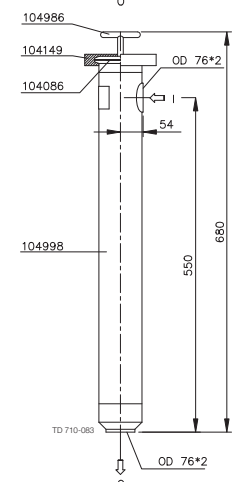

Technical data

Safety Filter	38 mm	51 mm	76 mm
Max. pressure	50 bar	80 bar	50 bar
Max. temperature	80°C	80°C	80°C
Liquid volume	0.4 litres	1.1 litres	2.5 litres
Connection (for liquid inlet and outlet)	Outer diameter	Outer diameter	Outer diameter
	38 x 1.2 mm pipe	51 x 2 mm pipe	76 x 2 mm pipe
Weight	1.4 kg	6 kg	7.9 kg

Code numbers

Safety Filter	38 mm	51 mm	76 mm
Filter house	517122	104993	104998
Filter cartridge	104984	104983	104986
Clamp ring	104290	104302	104149
Clamp gasket, nitrile	104101	104125	104086

Options

Safety Filter	38 mm	51 mm	76 mm
Clamp gasket, EPDM	529192	529194	529195
Filter cartridge, 50 micron	502619	525514	517154
Filter cartridge, 200 micron	104960	104961	104979
Filter cartridge, 300 micron	518946	104962	104991

Other options may be available - please contact Alfa Laval

Safety Filter - 38 mm (1.5")
Characteristics (100 micron filter)

Safety Filter - 51 mm (2")
Characteristics (100 micron filter)

Safety Filter - 76 mm (3")
Characteristics (100 micron filter)

Dimensions

I: Inlet
O: Outlet

Dimensions

I: Inlet
O: Outlet

Dimensions

I: Inlet
O: Outlet

Alfa Laval reserves the right to change specifications without prior notification. ALFA LAVAL is a trademark registered and owned by Alfa Laval Corporate AB.