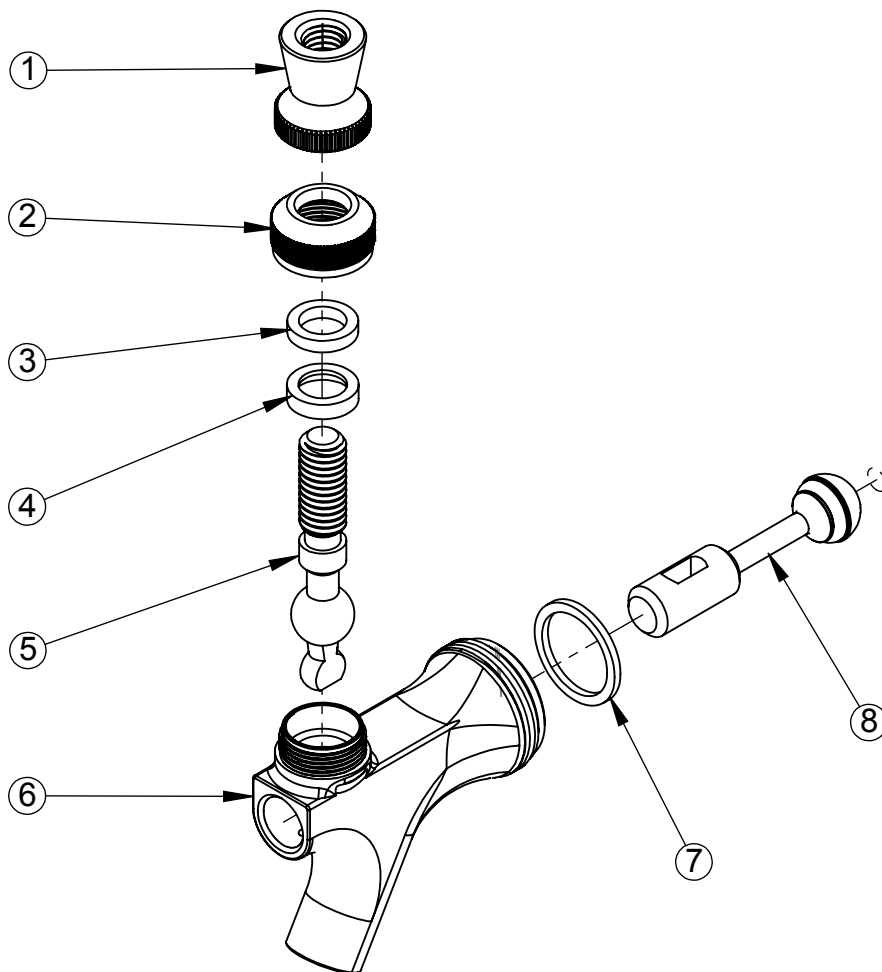

BF1002 CHROME FAUCET WITH S/S LEVER AND SHAFT

PARTS BREAKDOWN

ITEM NO:

PART NO:

DESCRIPTION:

1	70105	COLLAR, FAUCET, CHROME
2	70166-01	BONNET, FAUCET
3	70108	WASHER, FRICTION
4	70104	WASHER, BALL
5	70102-02	LEVER, FAUCET, S/S
6	70101-01	BODY, FAUCET, CHROME
7	70107	GASKET, FAUCET, BODY
8	70103-04	SHAFT ASSEMBLY, CHROME