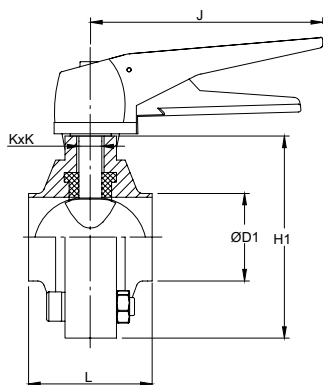

BFV-M Series

CKAN

 Sanitary Butterfly Valve with Multi-position handle

 卫生级多定位蝶阀

Weld Butterfly Valve with Multi-position handle
多定位式焊接蝶阀

SIZE	D1		L		H1		KxK		J	
	in	mm	in	mm	in	mm	in	mm	in	mm
1"	1.00	25.4	2.05	52	2.83	72	0.31x0.31	8x8	5.91	150
1 1/2"	1.50	38.1	2.05	52	3.07	78	0.31x0.31	8x8	5.91	150
2"	2.00	50.8	1.97	50	3.98	101	0.31x0.31	8x8	5.91	150
2.5"	2.50	63.5	2.20	56	4.53	115	0.39x0.39	10x10	6.50	165
3"	3.00	76.2	2.36	60	5.12	130	0.39x0.39	10x10	6.50	165
4"	4.00	101.6	2.76	70	6.38	162	0.39x0.39	10x10	6.50	165

Clamp Butterfly Valve with Multi-position handle
多定位式快装蝶阀

SIZE	D1		L		H1		KxK		J	
	in	mm	in	mm	in	mm	in	mm	in	mm
1"	1.99	50.5	2.76	70	3.07	78	0.31x0.31	8x8	5.91	150
1 1/2"	1.99	50.5	2.76	70	3.35	85	0.31x0.31	8x8	5.91	150
2"	2.52	64	2.76	70	3.98	101	0.31x0.31	8x8	5.91	150
2.5"	3.05	77.5	3.15	80	4.53	115	0.39x0.39	10x10	6.50	165
3"	3.58	91	3.15	80	5.12	130	0.39x0.39	10x10	6.50	165
4"	5.69	144.5	3.54	90	6.38	162	0.39x0.39	10x10	6.50	165