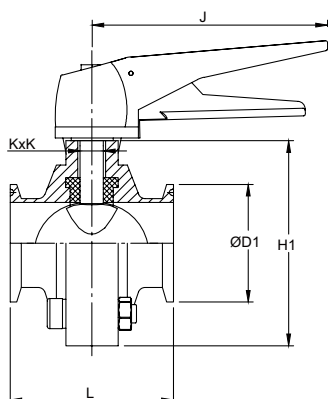

BFV-M Series

CKAN

 Sanitary Butterfly Valve with Multi-position handle

 卫生级多定位蝶阀

Weld Butterfly Valve with Multi-position handle
多定位式焊接蝶阀

SIZE	D1		L		H1		KxK		J	
	in	mm	in	mm	in	mm	in	mm	in	mm
1"	1.00	25.4	2.05	52	2.83	72	0.31x0.31	8x8	5.91	150
1 1/2"	1.50	38.1	2.05	52	3.07	78	0.31x0.31	8x8	5.91	150
2"	2.00	50.8	1.97	50	3.98	101	0.31x0.31	8x8	5.91	150
2.5"	2.50	63.5	2.20	56	4.53	115	0.39x0.39	10x10	6.50	165
3"	3.00	76.2	2.36	60	5.12	130	0.39x0.39	10x10	6.50	165
4"	4.00	101.6	2.76	70	6.38	162	0.39x0.39	10x10	6.50	165

Clamp Butterfly Valve with Multi-position handle
多定位式快装蝶阀

SIZE	D1		L		H1		KxK		J	
	in	mm	in	mm	in	mm	in	mm	in	mm
1"	1.99	50.5	2.76	70	3.07	78	0.31x0.31	8x8	5.91	150
1 1/2"	1.99	50.5	2.76	70	3.35	85	0.31x0.31	8x8	5.91	150
2"	2.52	64	2.76	70	3.98	101	0.31x0.31	8x8	5.91	150
2.5"	3.05	77.5	3.15	80	4.53	115	0.39x0.39	10x10	6.50	165
3"	3.58	91	3.15	80	5.12	130	0.39x0.39	10x10	6.50	165
4"	5.69	144.5	3.54	90	6.38	162	0.39x0.39	10x10	6.50	165